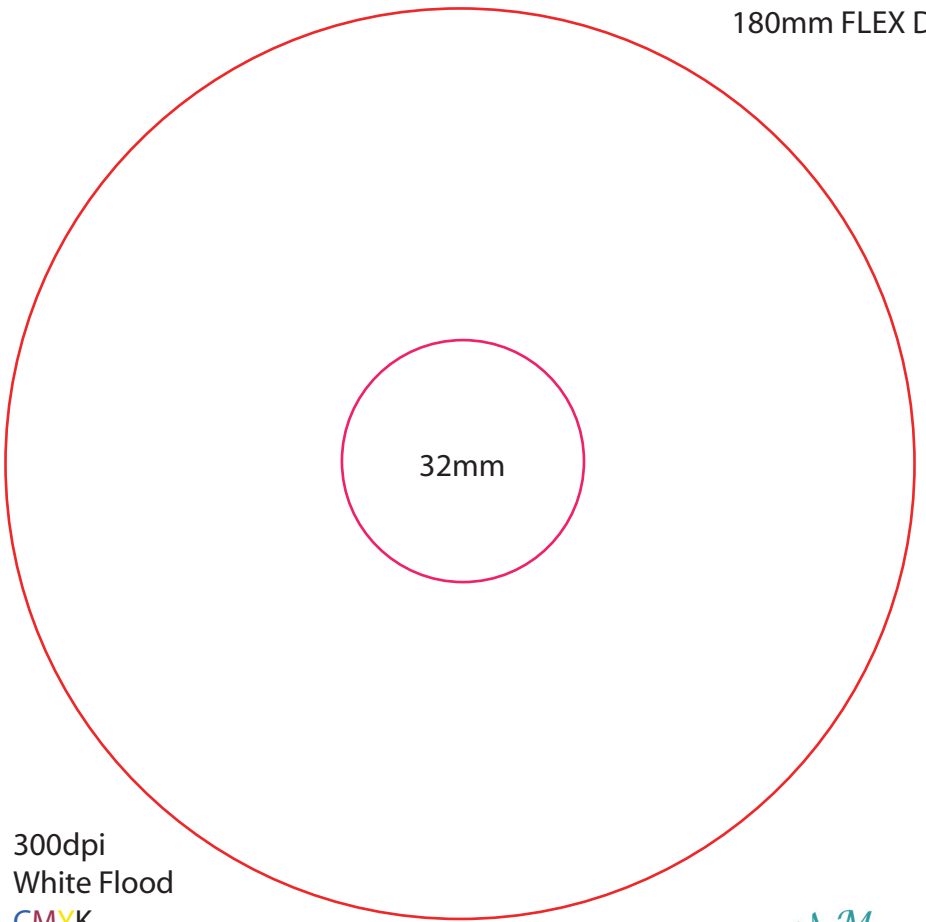

180mm FLEX DVD

32mm

300dpi
White Flood
CMYK